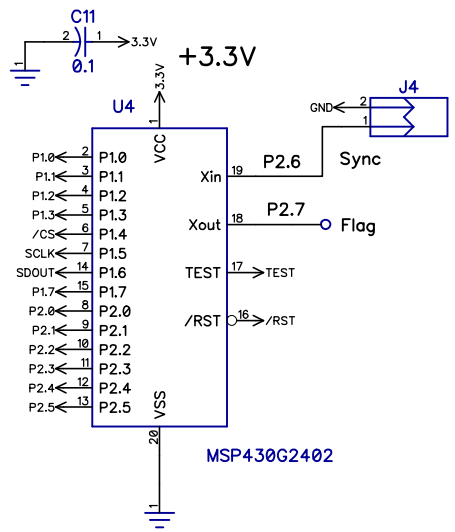

B

B

A

A

For Launchpad

LaunchPad Port:
GND, TEST, /RST

Standalone:
/RST to /Reset

Option (not loaded)