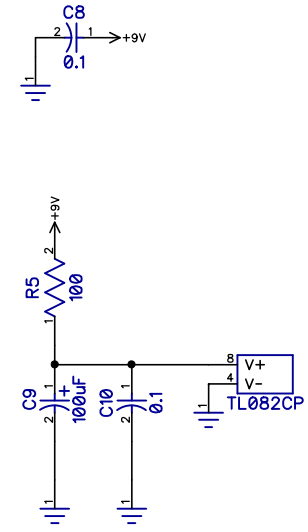

B

B

A

A

For Launchpad

LaunchPad Port:
GND, TEST, /RST

Standalone:
/RST to /Reset

Option (not loaded)