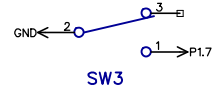

B

B

A

A

For Launchpad

LaunchPad Port:
GND, TEST, /RST

Standalone:
/RST to /Reset

Option (not loaded)