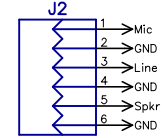

Outputs

Generator - AD9833

Rev 3

Jed Margolin

Copyright 2021

2 of 2

2

1