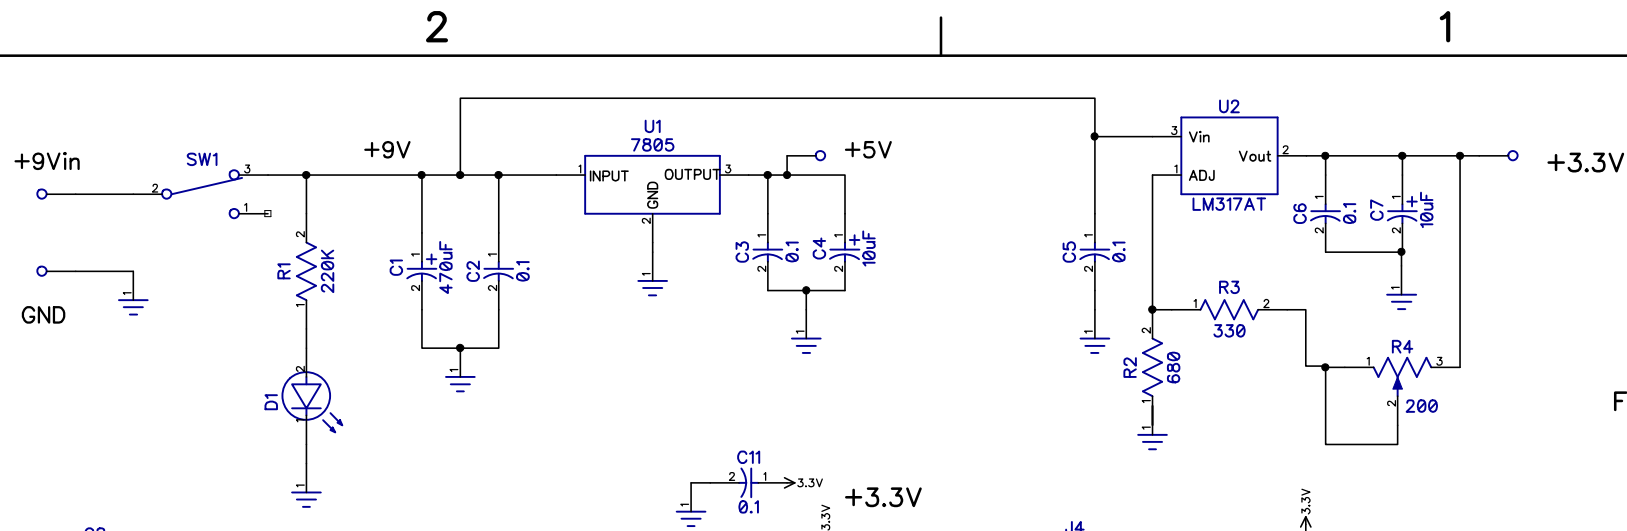

B

B

A

A

For Launchpad

LaunchPad Port:
GND, TEST, /RST

Standalone:
/RST to /Reset

Option (not loaded)