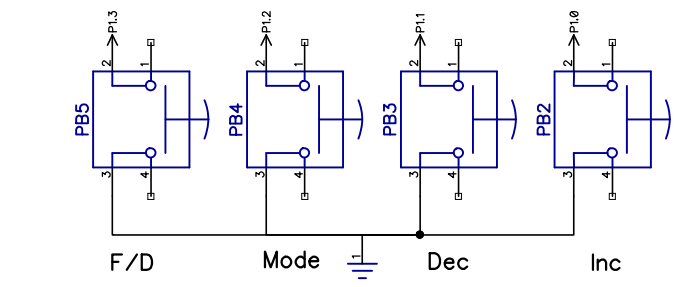

B

B

A

A

For Launchpad

LaunchPad Port:
GND, TEST, /RST

Standalone:
/RST to /Reset

Option (not loaded)