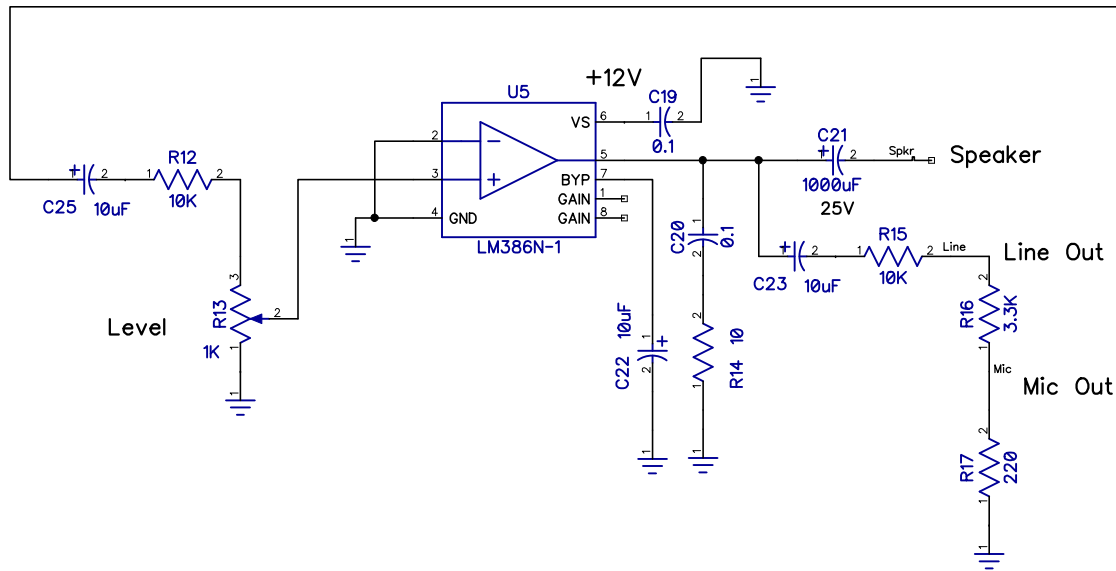

Generator - AD9833

Rev 3

Jed Margolin

Copyright 2021

2 of 2

2

1