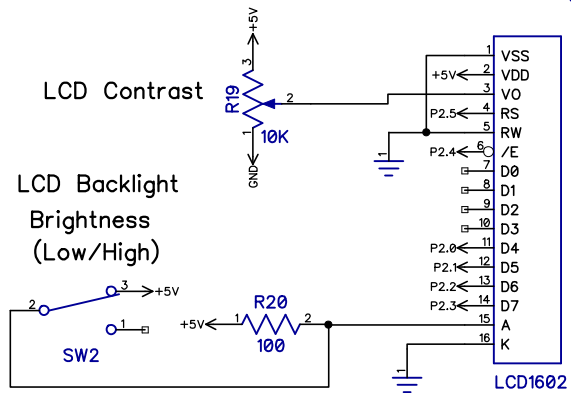

B

B

A

A

For Launchpad

LaunchPad Port:
GND, TEST, /RST

Standalone:
/RST to /Reset

Option (not loaded)

LCD Contrast

LCD Backlight
Brightness
(Low/High)

Generator - AD9833
Rev 3
Jed Margolin
Copyright 2021

2

1

2

1

B