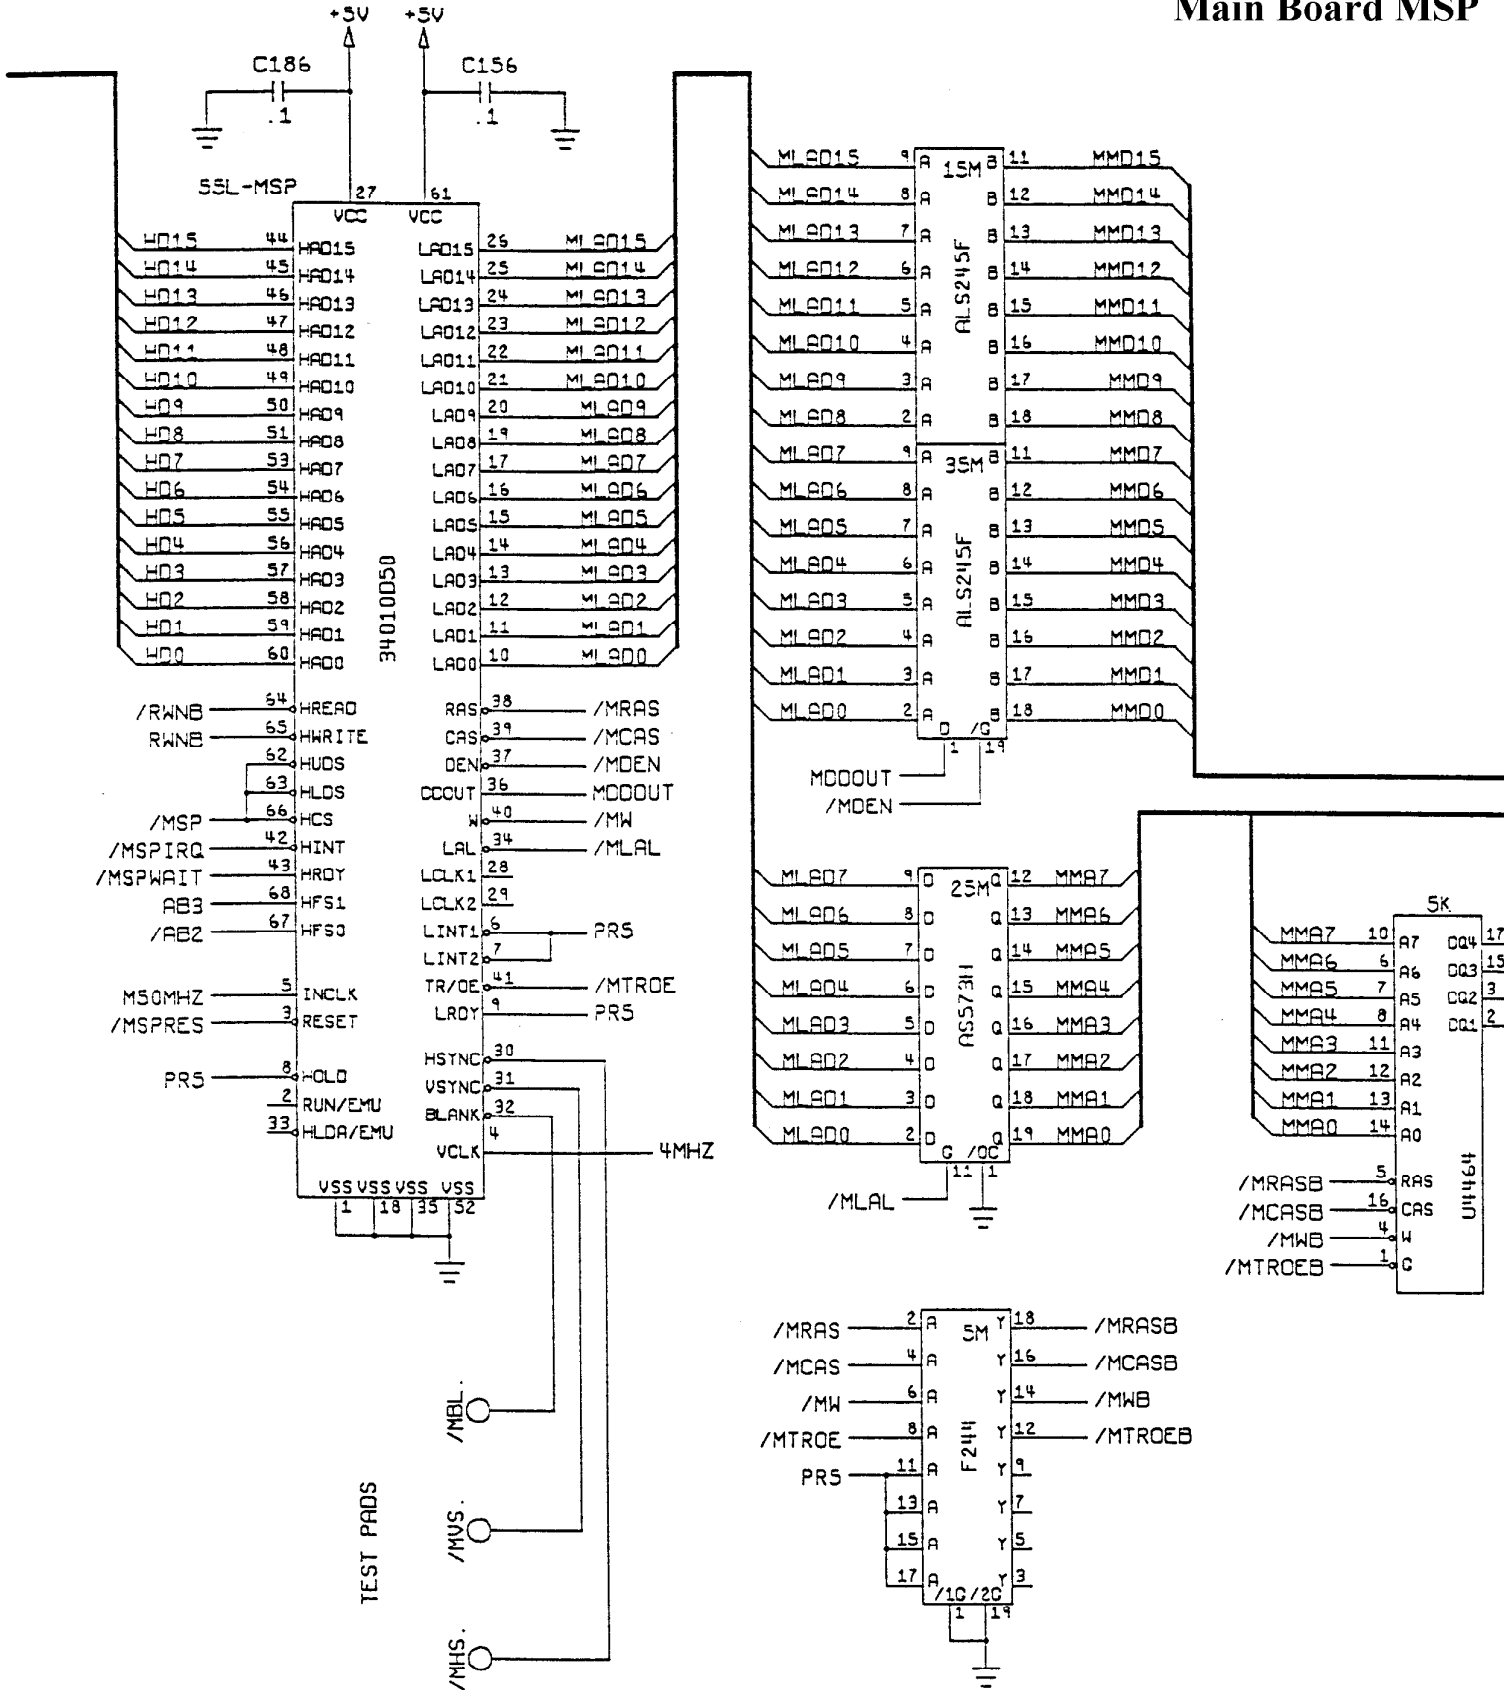

# Main Board MSP

**ATARI** ATARI GAMES CORP.  
675 STEVENS DRIVE  
MILPITAS, CA. 95035

TITLE  
**SCHEMATIC DRIVER MAIN**

SIZE	DRAWING NO	REV
D	A044425	J
SCALE NONE	SHEET 15 OF 16	