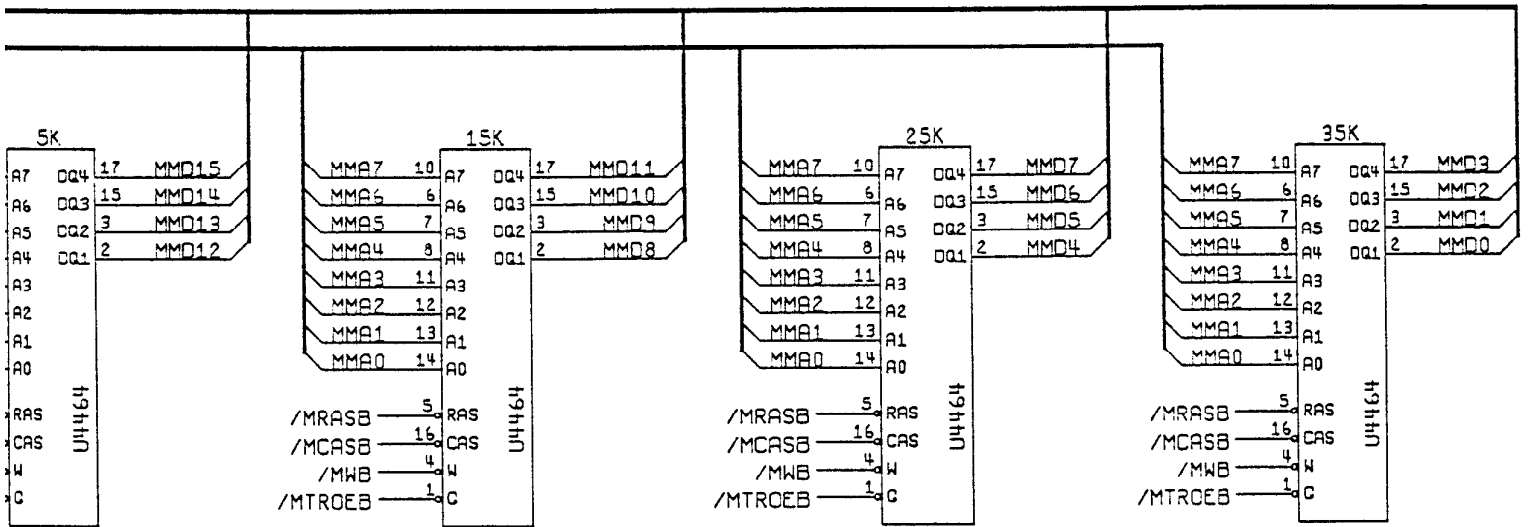

# Main Board MSP

**ATARI** ATARI GAMES CORP.  
675 STEVENS DRIVE  
MILPITAS, CA. 95035

TITLE  
**SCHEMATIC DRIVER MAIN**

SIZE	DRAWING NO	REV
D	A044425	J
SCALE NONE	SHEET 15 OF 16	