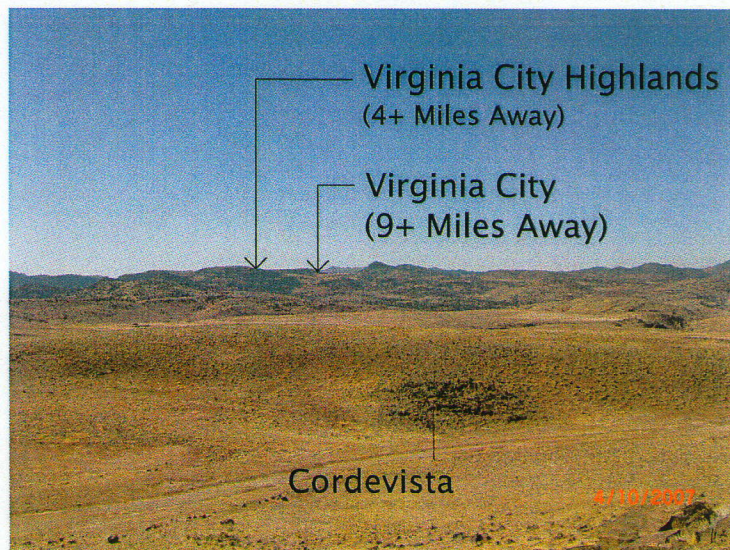

Project Adjacency

VH0454

Cordevista

A Master Planned Mixed Use Community